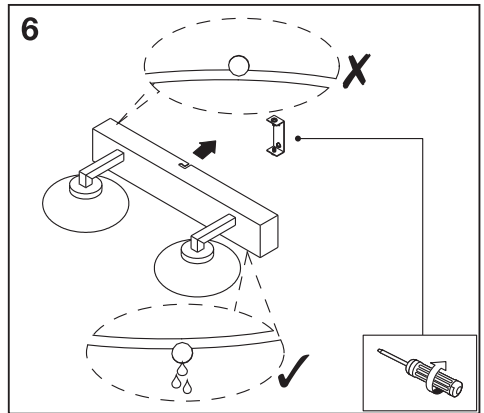

SMART+ WIFI ORBIS® ELYPSE