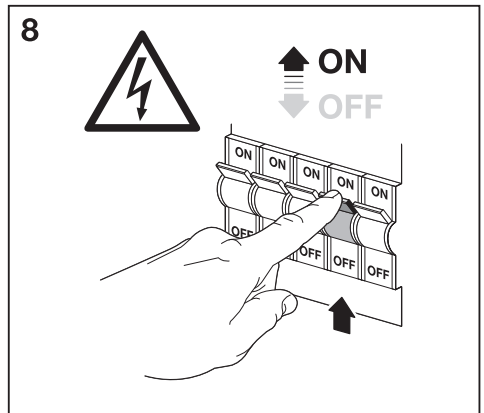

SMART+ WIFI ORBIS® ELYPSE