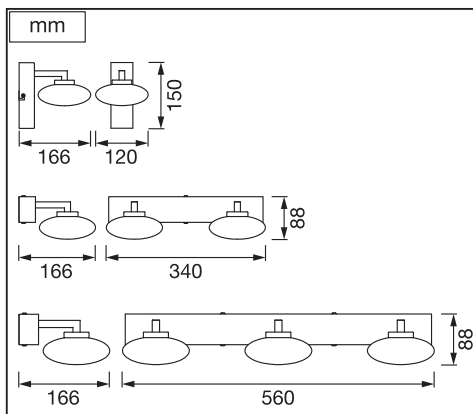

SMART+ WIFI ORBIS® ELYPSE