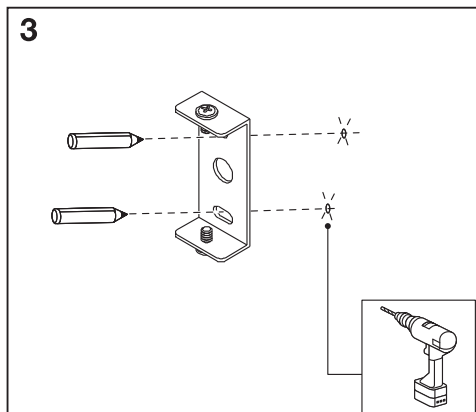

SMART+ WIFI ORBIS® ELYPSE