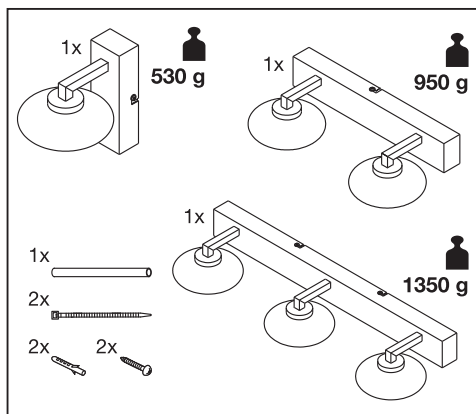

SMART+ WIFI ORBIS® ELYPSE