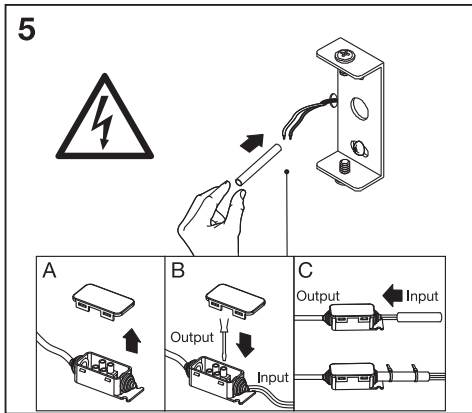

SMART+ WIFI ORBIS® ELYPSE