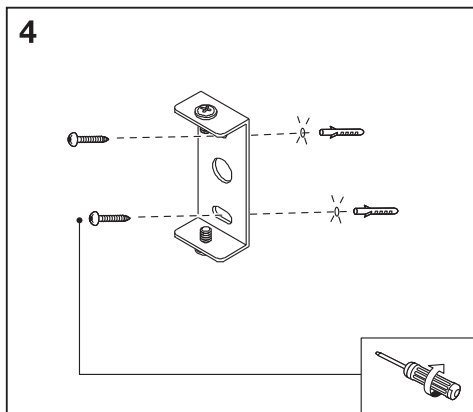

SMART+ WIFI ORBIS® ELYPSE