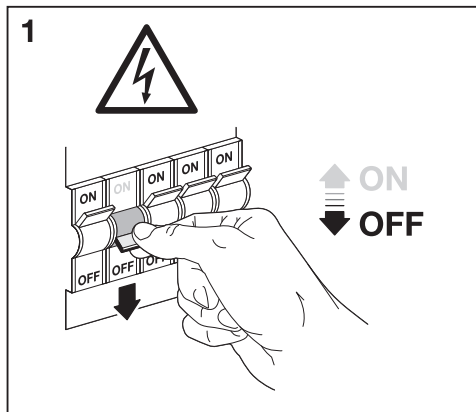

SMART+ WIFI ORBIS® ELYPSE