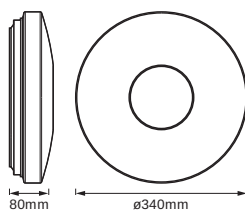

TECHNICAL DATA

Electrical data

Nominal wattage	18.00 W
Nominal voltage	220...240 V
Nominal current	132 mA
Mains frequency	50...60 Hz
Power factor λ	> 0.90
Operating mode	Mains voltage

Photometrical data

Light color (designation)	RGBTW
Standard deviation of color matching	< 6 sdc _m
Nominal luminous flux	1400 lm
Luminous flux	1400 lm
Luminous efficacy	78 lm/W
Color temperature	2700...6500 K
Color rendering index Ra	80

Light technical data

Beam angle	120 °
------------	-------

Dimensions & Weight

Product weight	520.00 g
Diameter	340.00 mm
Width	340.00 mm
Height	80.00 mm

Lifespan

Number of switching cycles	15000
----------------------------	-------