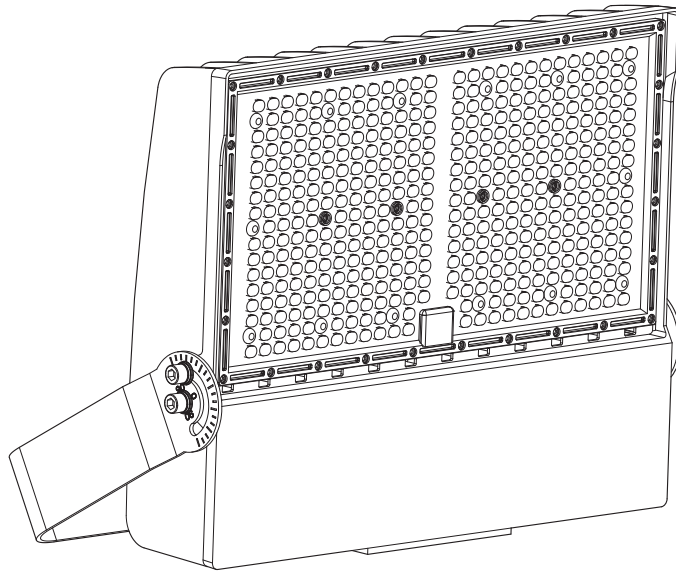

LED VALUE MULTIPOWER FLOOD LIGHT

Description	W	L x W x H (mm)	IP	Projected Area	Input Current	V _{AC}	Hz	👤
V-FL-210/250/300W -XXD-WV-8YY	300	430x433x107	66	0.145m ²	210W: 0.88-2.3A 250W: 0.99-2.6A 300W: 1.2-3.2A	100-277V	50/60Hz	6.6Kg
V-FL-330/420/500W -XXD-WV-8YY	500	578x476x107	66	0.218m ²	330W: 1.32-3.4A 420W: 1.68-4.5A 500W: 1.9-5.3A	100-277V	50/60Hz	9.6Kg

* XX represents beam angle, It could be 30° 60° 120°90°;
YY represents color temperature, It could be 4000K 6500K.

SMD
LED

50000h

LEDVANCE

LED VALUE MULTIPOWER FLOODLIGHT

Description	D	D1	L	L1
V-FL-210/250/300W -XXD-WV-8YY	M10	14	80	70
V-FL-330/420/500W -XXD-WV-8YY	M10	14	80	70

The screw bolts are not included in package

1

2

3

4

LED VALUE MULTIPOWER FLOODLIGHT

5a

5b

WARNING:

- The external flexible cord of this luminaire cannot be replaced. If the flexible cord is damage, the lamp should be scrapped.
- Do not touch the luminaire in operative status.
- The light source contained in this luminaire shall only be replaced by the manufacturer or his service agent or a similar qualified person.
- Range mounting height 25m max.
- Only installed outside the arm's reach.
- Suitable for indoors and outdoors.
- Caution, risk of electric shock.
- Please note that the fixture is equipped with standard surge protection only. To protect the fixture from sags, surges, and lightning strikes, additional surge protectors must be deployed on the primary side.