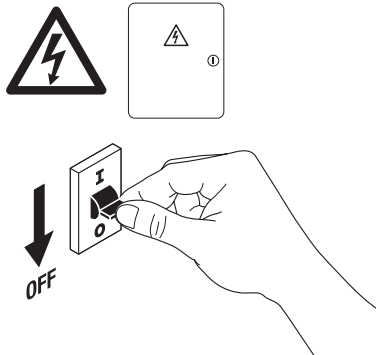

LED VALUE MULTIPOWER FLOODLIGHT

Description	D	D1	L	L1
V-FL-210/250/300W -XXD-WV-8YY	M10	14	80	70
V-FL-330/420/500W -XXD-WV-8YY	M10	14	80	70

The screw bolts are not included in package

1

2

3

4