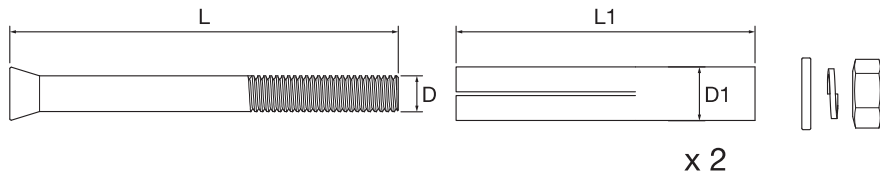

LED VALUE MULTIPOWER FLOOD LIGHT

Description	W	L x W x H (mm)	IP	Projected Area	Input Current	V _{AC}	Hz	👤
V-FL-210/250/300W -XXD-WV-8YY	300	430x433x107	66	0.145m ²	210W: 0.88-2.3A 250W: 0.99-2.6A 300W: 1.2-3.2A	100-277V	50/60Hz	6.6Kg
V-FL-330/420/500W -XXD-WV-8YY	500	578x476x107	66	0.218m ²	330W: 1.32-3.4A 420W: 1.68-4.5A 500W: 1.9-5.3A	100-277V	50/60Hz	9.6Kg

* XX represents beam angle, It could be 30° 60° 120°90°;
YY represents color temperature, It could be 4000K 6500K.

SMD
LED

50000h

LEDVANCE

LED VALUE MULTIPOWER FLOODLIGHT

Description	D	D1	L	L1
V-FL-210/250/300W -XXD-WV-8YY	M10	14	80	70
V-FL-330/420/500W -XXD-WV-8YY	M10	14	80	70