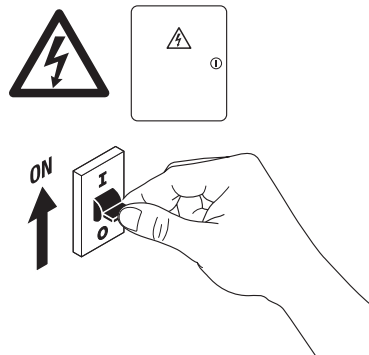

LED VALUE MULTIPOWER FLOODLIGHT

5a

5b

5c

	N/M
V-FL-210/250/300W -XXD-WV-8YY	26.0
V-FL-330/420/500W -XXD-WV-8YY	26.0

5d-1

5d-2

6