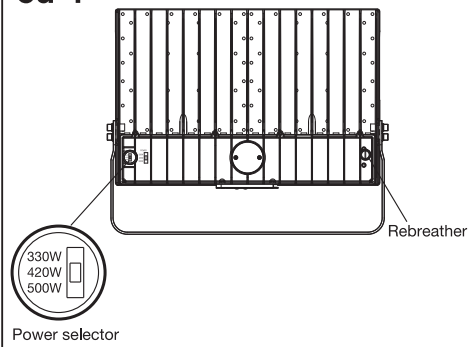

N/M
V-FL-210/250/300W -XXD-WV-8YY	26.0
V-FL-330/420/500W -XXD-WV-8YY	26.0

5d-1