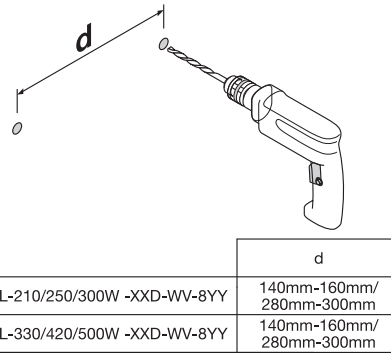

LED VALUE MULTIPOWER FLOODLIGHT

Description	D	D1	L	L1
V-FL-210/250/300W -XXD-WV-8YY	M10	14	80	70
V-FL-330/420/500W -XXD-WV-8YY	M10	14	80	70

The screw bolts are not included in package

1

2

3

4