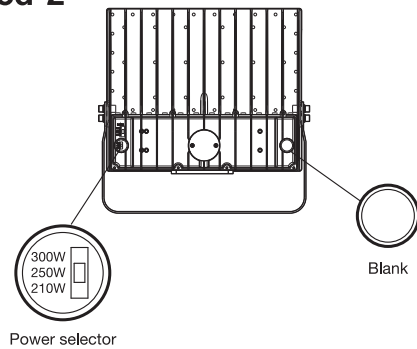

5c

	N/M
V-FL-210/250/300W -XXD-WV-8YY	26.0
V-FL-330/420/500W -XXD-WV-8YY	26.0

5d-1

5d-2

6

Maximum connection in one circuit breaker									
Model	Type	B32	B25	B16	B10	C32	C25	C16	C10
V-FL-330/420/500W -XXD-WV-8YY		5	4	2	1	5	4	2	1
V-FL-210/250/300W -XXD-WV-8YY		9	7	4	3	9	7	4	3