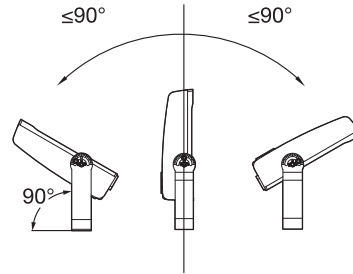

LED VALUE MULTIPOWER FLOOD LIGHT

Description	W	L x W x H (mm)	IP	Projected Area	Input Current	V _{AC}	Hz	👤
V-FL-210/250/300W -XXD-WV-8YY	300	430x433x107	66	0.145m ²	210W: 0.88-2.3A 250W: 0.99-2.6A 300W: 1.2-3.2A	100-277V	50/60Hz	6.6Kg
V-FL-330/420/500W -XXD-WV-8YY	500	578x476x107	66	0.218m ²	330W: 1.32-3.4A 420W: 1.68-4.5A 500W: 1.9-5.3A	100-277V	50/60Hz	9.6Kg

* XX represents beam angle, It could be 30° 60° 120°90°;
YY represents color temperature, It could be 4000K 6500K.

SMD
LED

50000h

LEDVANCE

LED VALUE MULTIPOWER FLOODLIGHT

Description	D	D1	L	L1
V-FL-210/250/300W -XXD-WV-8YY	M10	14	80	70
V-FL-330/420/500W -XXD-WV-8YY	M10	14	80	70

The screw bolts are not included in package

1

2

3

4

LED VALUE MULTIPOWER FLOODLIGHT

5a

5b

WARNING:

- The external flexible cord of this luminaire cannot be replaced. If the flexible cord is damage, the lamp should be scrapped.
- Do not touch the luminaire in operative status.
- The light source contained in this luminaire shall only be replaced by the manufacturer or his service agent or a similar qualified person.
- Range mounting height 25m max.
- Only installed outside the arm's reach.
- Suitable for indoors and outdoors.
- Caution, risk of electric shock.
- Please note that the fixture is equipped with standard surge protection only. To protect the fixture from sags, surges, and lightning strikes, additional surge protectors must be deployed on the primary side.