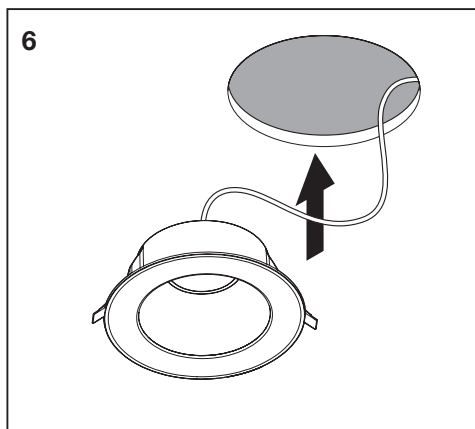

LED PERFORMANCE DOWNLIGHT G2 DALI

MODEL	DIM	W	K	Ø x H (mm)	IP (exposed part)		Ra	Ta (°C)	VAC	Hz	
LDPFM-DL2-RD04-DIM-AM	DALI	8	3000	132x50	IP54	65°	80	-20~45°C	220V-240V	50/60	325g
LDPFM-DL2-RD04-DIM-AM	DALI	8	4000	132x50	IP54	65°	80	-20~45°C	220V-240V	50/60	325g
LDPFM-DL2-RD04-DIM-AM	DALI	8	6500	132x50	IP54	65°	80	-20~45°C	220V-240V	50/60	325g
LDPFM-DL2-RD06HO-DIM-AM	DALI	14	3000	180x65	IP54	65°	80	-20~45°C	220V-240V	50/60	475g
LDPFM-DL2-RD06HO-DIM-AM	DALI	14	4000	180x65	IP54	65°	80	-20~45°C	220V-240V	50/60	475g
LDPFM-DL2-RD06HO-DIM-AM	DALI	14	6500	180x65	IP54	65°	80	-20~45°C	220V-240V	50/60	475g
LDPFM-DL2-RD08HO-DIM-AM	DALI	21	3000	220x82	IP54	65°	80	-20~45°C	220V-240V	50/60	725g
LDPFM-DL2-RD08HO-DIM-AM	DALI	21	4000	220x82	IP54	65°	80	-20~45°C	220V-240V	50/60	725g
LDPFM-DL2-RD08HO-DIM-AM	DALI	21	6500	220x82	IP54	65°	80	-20~45°C	220V-240V	50/60	725g

LEDVANCE

LED PERFORMANCE DOWNLIGHT G2 DALI

LED PERFORMANCE DOWNLIGHT G2 DALI

WARNING:

- Connect to the power supply in accordance with national regulations.
- This product is designed for Indoor use only.
- This product is to be installed by a licensed electrician in strict accordance with local wiring rules.
- Please note that the fixture is equipped with standard surge protection only. To protect the fixture from sags, surges and lighting strikes, additional surge protectors must be deployed on the primary side.
- This light source contained in this luminaire shall be only be replaced by the manufacturer or his service agent or a similar qualified person.
- If the external flexible cable or cord of this luminaire is damaged, it shall be exclusively replaced by the manufacturer or his service agent or a similar qualified person in order to avoid a hazard.