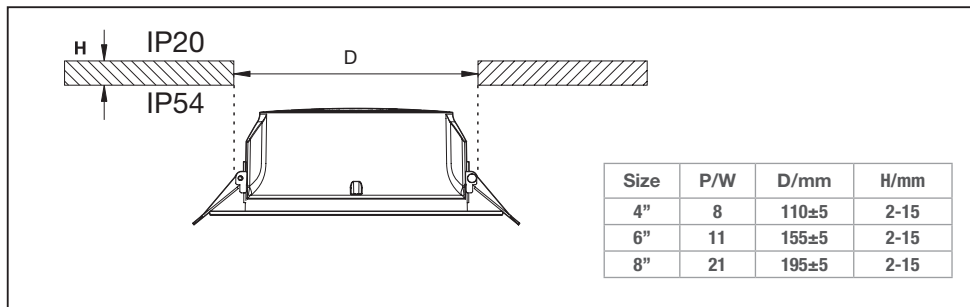

LED PERFORMANCE DOWNLIGHT G2 DALI