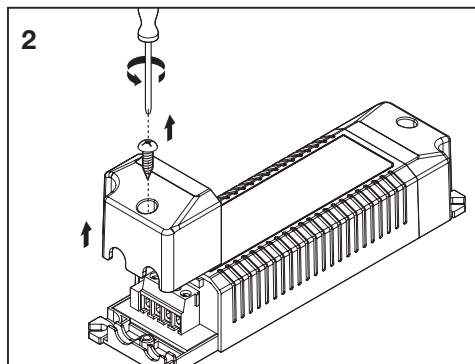

LED PERFORMANCE DOWNLIGHT G2 DALI

MODEL	DIM	W	K	Ø x H (mm)	IP (exposed part)		Ra	Ta (°C)	VAC	Hz	
LDPFM-DL2-RD04-DIM-AM	DALI	8	3000	132x50	IP54	65°	80	-20~45°C	220V-240V	50/60	325g
LDPFM-DL2-RD04-DIM-AM	DALI	8	4000	132x50	IP54	65°	80	-20~45°C	220V-240V	50/60	325g
LDPFM-DL2-RD04-DIM-AM	DALI	8	6500	132x50	IP54	65°	80	-20~45°C	220V-240V	50/60	325g
LDPFM-DL2-RD06HO-DIM-AM	DALI	14	3000	180x65	IP54	65°	80	-20~45°C	220V-240V	50/60	475g
LDPFM-DL2-RD06HO-DIM-AM	DALI	14	4000	180x65	IP54	65°	80	-20~45°C	220V-240V	50/60	475g
LDPFM-DL2-RD06HO-DIM-AM	DALI	14	6500	180x65	IP54	65°	80	-20~45°C	220V-240V	50/60	475g
LDPFM-DL2-RD08HO-DIM-AM	DALI	21	3000	220x82	IP54	65°	80	-20~45°C	220V-240V	50/60	725g
LDPFM-DL2-RD08HO-DIM-AM	DALI	21	4000	220x82	IP54	65°	80	-20~45°C	220V-240V	50/60	725g
LDPFM-DL2-RD08HO-DIM-AM	DALI	21	6500	220x82	IP54	65°	80	-20~45°C	220V-240V	50/60	725g

LEDVANCE

LED PERFORMANCE DOWNLIGHT G2 DALI

LED PERFORMANCE DOWNLIGHT G2 DALI

WARNING:

- Connect to the power supply in accordance with national regulations.
- This product is designed for Indoor use only.
- This product is to be installed by a licensed electrician in strict accordance with local wiring rules.
- Please note that the fixture is equipped with standard surge protection only. To protect the fixture from sags, surges and lighting strikes, additional surge protectors must be deployed on the primary side.
- This light source contained in this luminaire shall be only be replaced by the manufacturer or his service agent or a similar qualified person.
- If the external flexible cable or cord of this luminaire is damaged, it shall be exclusively replaced by the manufacturer or his service agent or a similar qualified person in order to avoid a hazard.