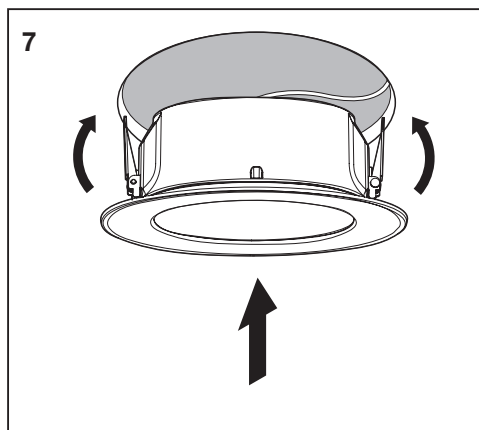

LED PERFORMANCE DOWNLIGHT G2 DALI