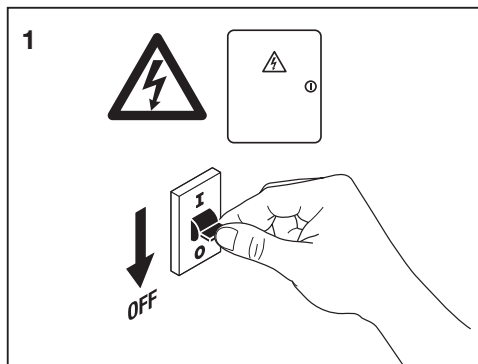

LEDVANCE

LED PERFORMANCE DOWNLIGHT G2 DALI

LED PERFORMANCE DOWNLIGHT G2 DALI

WARNING:

- Connect to the power supply in accordance with national regulations.
- This product is designed for Indoor use only.
- This product is to be installed by a licensed electrician in strict accordance with local wiring rules.
- Please note that the fixture is equipped with standard surge protection only. To protect the fixture from sags, surges and lighting strikes, additional surge protectors must be deployed on the primary side.
- This light source contained in this luminaire shall be only be replaced by the manufacturer or his service agent or a similar qualified person.
- If the external flexible cable or cord of this luminaire is damaged, it shall be exclusively replaced by the manufacturer or his service agent or a similar qualified person in order to avoid a hazard.