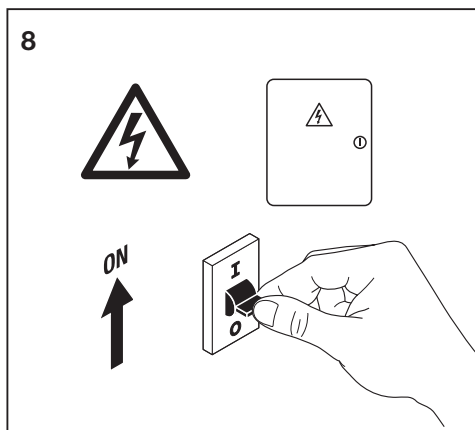

LEDVANCE

LED PERFORMANCE DOWNLIGHT G2 DALI

LED PERFORMANCE DOWNLIGHT G2 DALI

WARNING:

- Connect to the power supply in accordance with national regulations.
- This product is designed for Indoor use only.
- This product is to be installed by a licensed electrician in strict accordance with local wiring rules.
- Please note that the fixture is equipped with standard surge protection only. To protect the fixture from sags, surges and lighting strikes, additional surge protectors must be deployed on the primary side.
- This light source contained in this luminaire shall be only be replaced by the manufacturer or his service agent or a similar qualified person.
- If the external flexible cable or cord of this luminaire is damaged, it shall be exclusively replaced by the manufacturer or his service agent or a similar qualified person in order to avoid a hazard.