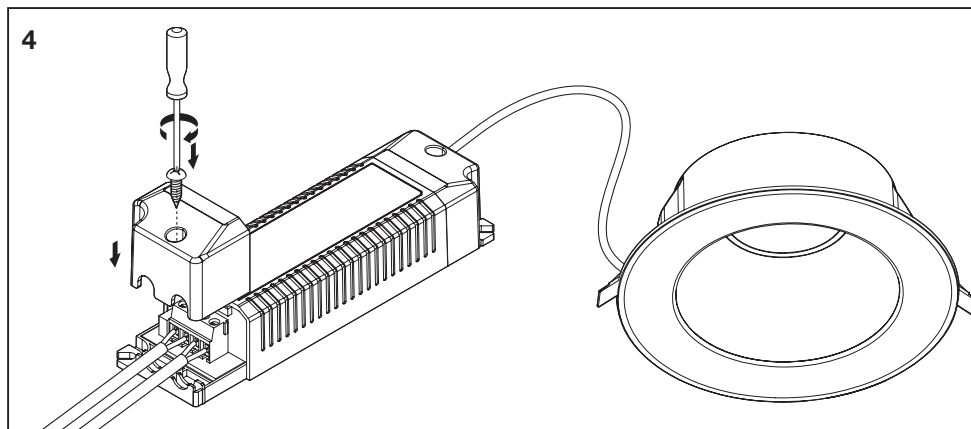

LED PERFORMANCE DOWNLIGHT G2 DALI

MODEL	DIM	W	K	Ø x H (mm)	IP (exposed part)		Ra	Ta (°C)	VAC	Hz	
LDPFM-DL2-RD04-DIM-AM	DALI	8	3000	132x50	IP54	65°	80	-20~45°C	220V-240V	50/60	325g
LDPFM-DL2-RD04-DIM-AM	DALI	8	4000	132x50	IP54	65°	80	-20~45°C	220V-240V	50/60	325g
LDPFM-DL2-RD04-DIM-AM	DALI	8	6500	132x50	IP54	65°	80	-20~45°C	220V-240V	50/60	325g
LDPFM-DL2-RD06HO-DIM-AM	DALI	14	3000	180x65	IP54	65°	80	-20~45°C	220V-240V	50/60	475g
LDPFM-DL2-RD06HO-DIM-AM	DALI	14	4000	180x65	IP54	65°	80	-20~45°C	220V-240V	50/60	475g
LDPFM-DL2-RD06HO-DIM-AM	DALI	14	6500	180x65	IP54	65°	80	-20~45°C	220V-240V	50/60	475g
LDPFM-DL2-RD08HO-DIM-AM	DALI	21	3000	220x82	IP54	65°	80	-20~45°C	220V-240V	50/60	725g
LDPFM-DL2-RD08HO-DIM-AM	DALI	21	4000	220x82	IP54	65°	80	-20~45°C	220V-240V	50/60	725g
LDPFM-DL2-RD08HO-DIM-AM	DALI	21	6500	220x82	IP54	65°	80	-20~45°C	220V-240V	50/60	725g

LEDVANCE

LED PERFORMANCE DOWNLIGHT G2 DALI

LED PERFORMANCE DOWNLIGHT G2 DALI

WARNING:

- Connect to the power supply in accordance with national regulations.
- This product is designed for Indoor use only.
- This product is to be installed by a licensed electrician in strict accordance with local wiring rules.
- Please note that the fixture is equipped with standard surge protection only. To protect the fixture from sags, surges and lighting strikes, additional surge protectors must be deployed on the primary side.
- This light source contained in this luminaire shall be only be replaced by the manufacturer or his service agent or a similar qualified person.
- If the external flexible cable or cord of this luminaire is damaged, it shall be exclusively replaced by the manufacturer or his service agent or a similar qualified person in order to avoid a hazard.