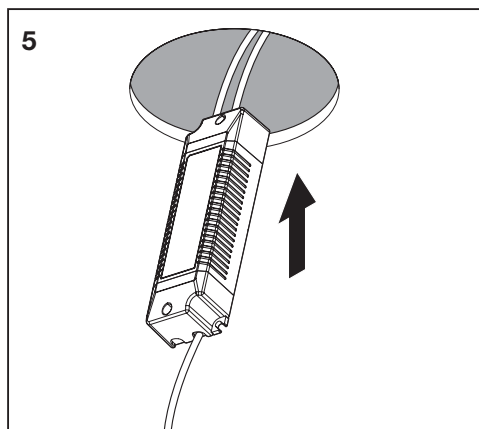

LED PERFORMANCE DOWNLIGHT G2 DALI

MODEL	DIM	W	K	Ø x H (mm)	IP (exposed part)		Ra	Ta (°C)	VAC	Hz	
LDPFM-DL2-RD04-DIM-AM	DALI	8	3000	132x50	IP54	65°	80	-20~45°C	220V-240V	50/60	325g
LDPFM-DL2-RD04-DIM-AM	DALI	8	4000	132x50	IP54	65°	80	-20~45°C	220V-240V	50/60	325g
LDPFM-DL2-RD04-DIM-AM	DALI	8	6500	132x50	IP54	65°	80	-20~45°C	220V-240V	50/60	325g
LDPFM-DL2-RD06HO-DIM-AM	DALI	14	3000	180x65	IP54	65°	80	-20~45°C	220V-240V	50/60	475g
LDPFM-DL2-RD06HO-DIM-AM	DALI	14	4000	180x65	IP54	65°	80	-20~45°C	220V-240V	50/60	475g
LDPFM-DL2-RD06HO-DIM-AM	DALI	14	6500	180x65	IP54	65°	80	-20~45°C	220V-240V	50/60	475g
LDPFM-DL2-RD08HO-DIM-AM	DALI	21	3000	220x82	IP54	65°	80	-20~45°C	220V-240V	50/60	725g
LDPFM-DL2-RD08HO-DIM-AM	DALI	21	4000	220x82	IP54	65°	80	-20~45°C	220V-240V	50/60	725g
LDPFM-DL2-RD08HO-DIM-AM	DALI	21	6500	220x82	IP54	65°	80	-20~45°C	220V-240V	50/60	725g

LEDVANCE

LED PERFORMANCE DOWNLIGHT G2 DALI

LED PERFORMANCE DOWNLIGHT G2 DALI

WARNING:

- Connect to the power supply in accordance with national regulations.
- This product is designed for Indoor use only.
- This product is to be installed by a licensed electrician in strict accordance with local wiring rules.
- Please note that the fixture is equipped with standard surge protection only. To protect the fixture from sags, surges and lighting strikes, additional surge protectors must be deployed on the primary side.
- This light source contained in this luminaire shall be only be replaced by the manufacturer or his service agent or a similar qualified person.
- If the external flexible cable or cord of this luminaire is damaged, it shall be exclusively replaced by the manufacturer or his service agent or a similar qualified person in order to avoid a hazard.