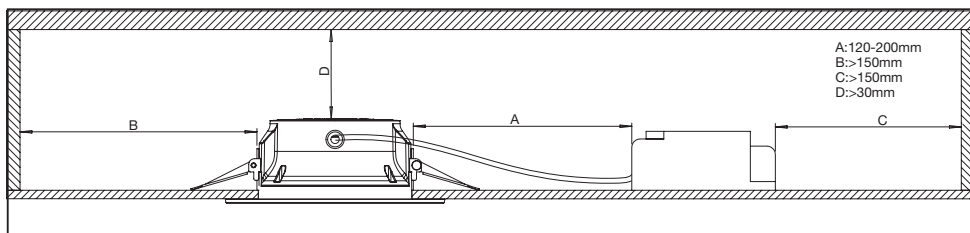

LED PERFORMANCE DOWNLIGHT G2 DALI