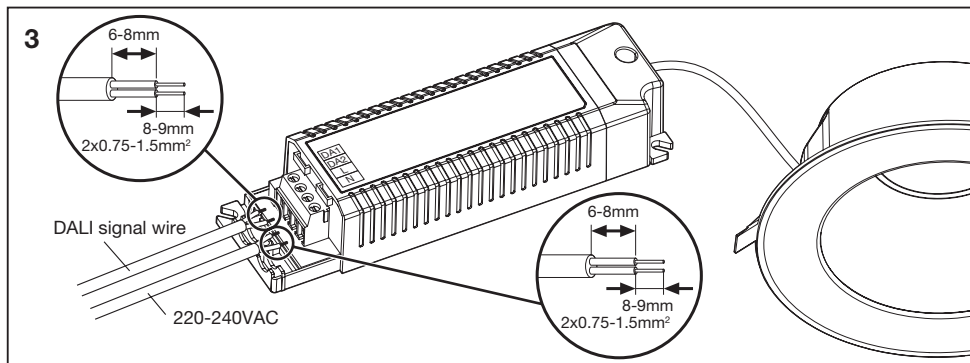

LED PERFORMANCE DOWNLIGHT G2 DALI

MODEL	DIM	W	K	Ø x H (mm)	IP (exposed part)		Ra	Ta (°C)	VAC	Hz	
LDPFM-DL2-RD04-DIM-AM	DALI	8	3000	132x50	IP54	65°	80	-20~45°C	220V-240V	50/60	325g
LDPFM-DL2-RD04-DIM-AM	DALI	8	4000	132x50	IP54	65°	80	-20~45°C	220V-240V	50/60	325g
LDPFM-DL2-RD04-DIM-AM	DALI	8	6500	132x50	IP54	65°	80	-20~45°C	220V-240V	50/60	325g
LDPFM-DL2-RD06HO-DIM-AM	DALI	14	3000	180x65	IP54	65°	80	-20~45°C	220V-240V	50/60	475g
LDPFM-DL2-RD06HO-DIM-AM	DALI	14	4000	180x65	IP54	65°	80	-20~45°C	220V-240V	50/60	475g
LDPFM-DL2-RD06HO-DIM-AM	DALI	14	6500	180x65	IP54	65°	80	-20~45°C	220V-240V	50/60	475g
LDPFM-DL2-RD08HO-DIM-AM	DALI	21	3000	220x82	IP54	65°	80	-20~45°C	220V-240V	50/60	725g
LDPFM-DL2-RD08HO-DIM-AM	DALI	21	4000	220x82	IP54	65°	80	-20~45°C	220V-240V	50/60	725g
LDPFM-DL2-RD08HO-DIM-AM	DALI	21	6500	220x82	IP54	65°	80	-20~45°C	220V-240V	50/60	725g

LEDVANCE

LED PERFORMANCE DOWNLIGHT G2 DALI

LED PERFORMANCE DOWNLIGHT G2 DALI

WARNING:

- Connect to the power supply in accordance with national regulations.
- This product is designed for Indoor use only.
- This product is to be installed by a licensed electrician in strict accordance with local wiring rules.
- Please note that the fixture is equipped with standard surge protection only. To protect the fixture from sags, surges and lighting strikes, additional surge protectors must be deployed on the primary side.
- This light source contained in this luminaire shall be only be replaced by the manufacturer or his service agent or a similar qualified person.
- If the external flexible cable or cord of this luminaire is damaged, it shall be exclusively replaced by the manufacturer or his service agent or a similar qualified person in order to avoid a hazard.