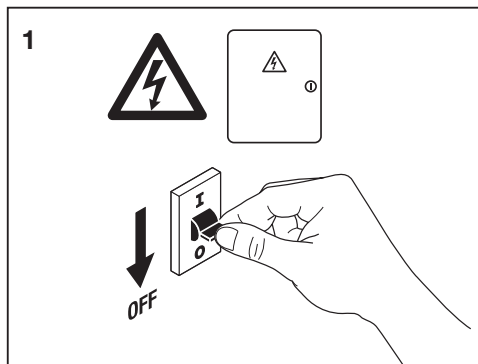

LED PERFORMANCE DOWNLIGHT G2 1-10V