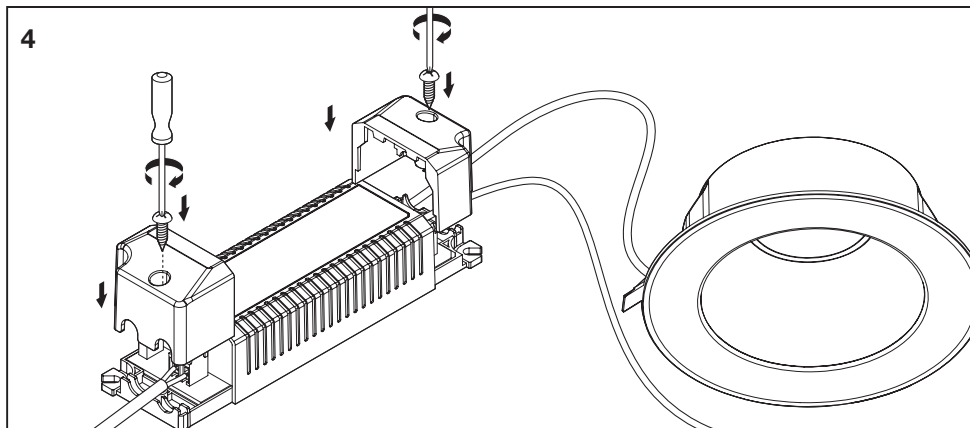

LED PERFORMANCE DOWNLIGHT G2 1-10V