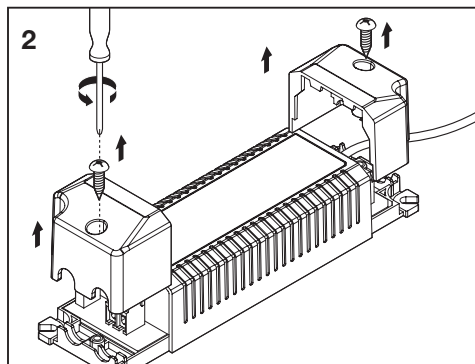

LED PERFORMANCE DOWNLIGHT G2 1-10V