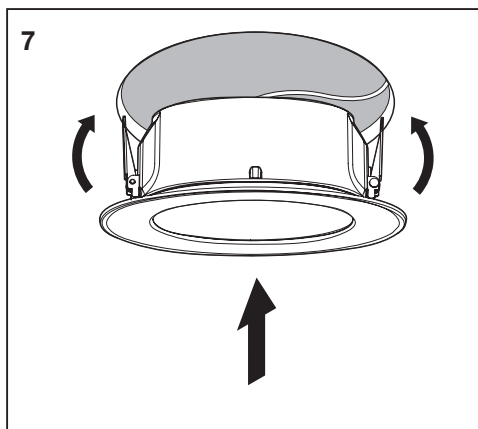

LED PERFORMANCE DOWNLIGHT G2 1-10V