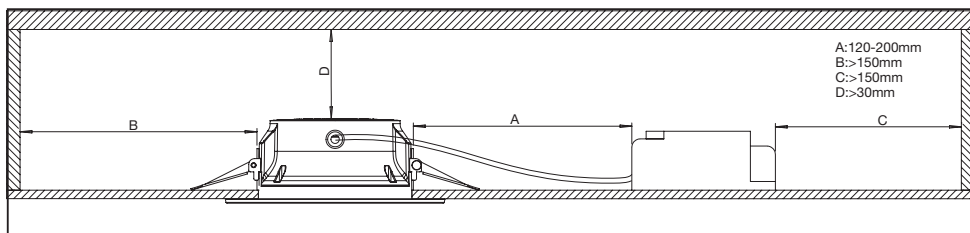

LED PERFORMANCE DOWNLIGHT G2 1-10V