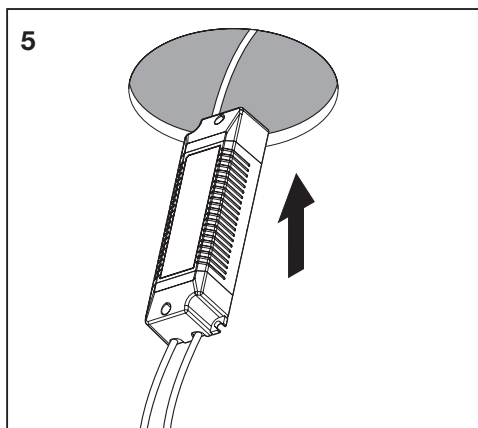

LED PERFORMANCE DOWNLIGHT G2 1-10V