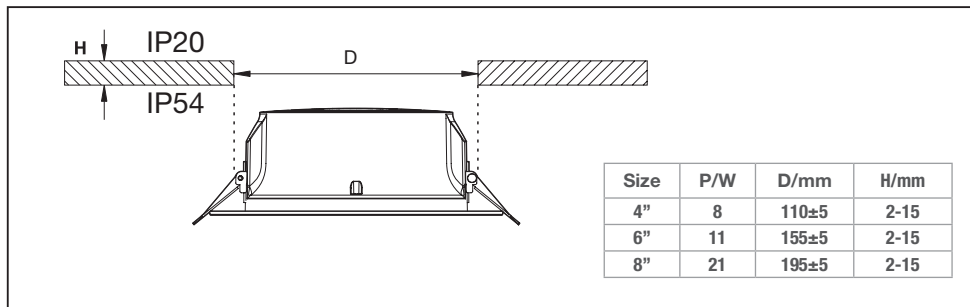

LED PERFORMANCE DOWNLIGHT G2 1-10V