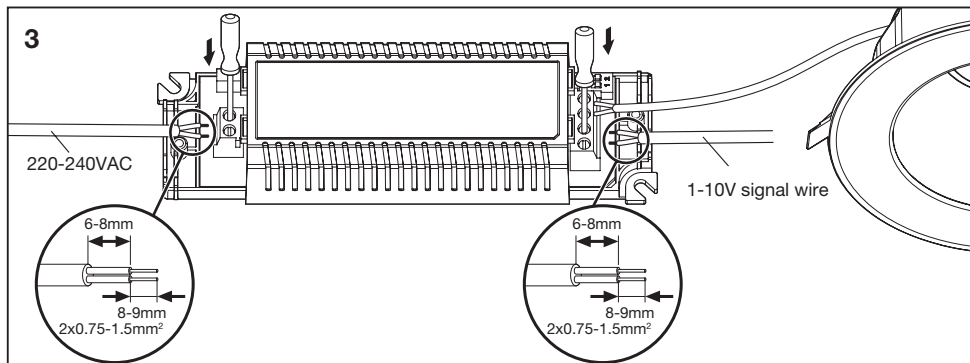

LED PERFORMANCE DOWNLIGHT G2 1-10V