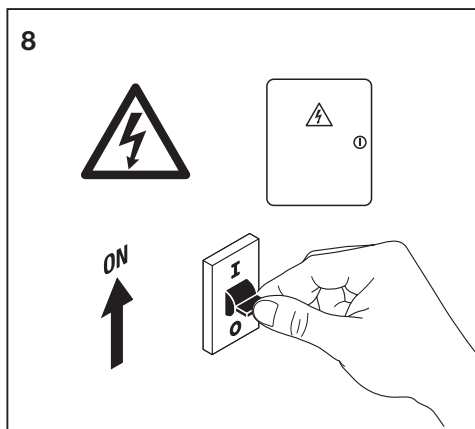

LED PERFORMANCE DOWNLIGHT G2 1-10V