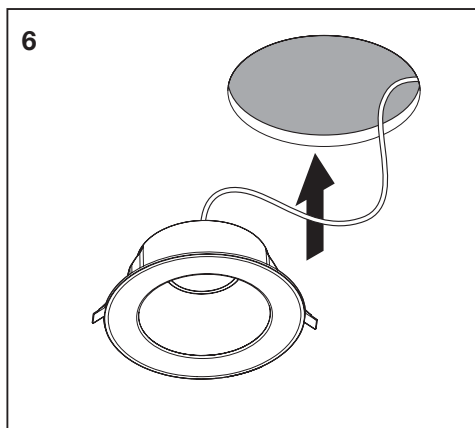

LED PERFORMANCE DOWNLIGHT G2 1-10V