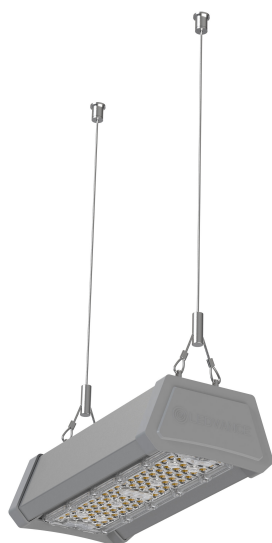

## LED VALUE LINEAR HIGHBAY 50W 865 WD

LED VALUE LINEAR HIGHBAY | High-bay luminaires

---

### Product features

- Available in 4 lengths: 252 mm, 491 mm, 730 mm and 969 mm
- Available with wattage: 50 W, 100 W, 150 W and 200 W
- Surge protection: up to 4 kV (L/N-PE), 2 kV (L-N)
- Available in sling suspended and bracket mounted
- Certificate: CB, RoHS