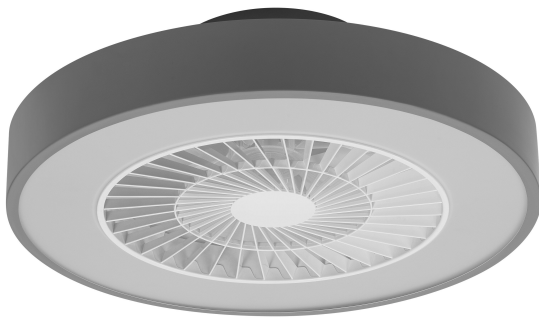

## SMART+ Wifi Ceiling Fan LED Cylinder 550mm + RC

Smart+ wifi ceiling fan | Smart Wifi Ceiling fans for various application areas, combining light and air ventilation

### Areas of application

- Kitchens, living rooms, children's rooms or home offices
- For indoor use only

### Materials & Colors

Product color	Gray
Housing color	Gray
Body material	Acrylonitrile butadiene styrene (ABS)
Cover material	Polycarbonate (PC)
Mercury content	0.0 mg