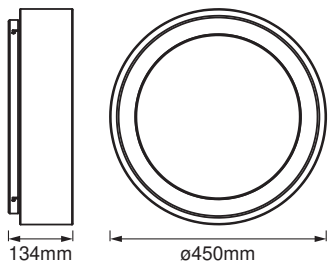

Photometrical data

Luminous flux	1050 lm
Total luminous flux of contained light sources	2490 lm
Luminous efficacy	96 lm/W
Color temperature	3000...6500 K
Reference control setting of contained light source (Kelvin)	3000 K ¹⁾
Light color (designation)	Tunable White
Color rendering index Ra	> 80
Standard deviation of color matching	< 6 sdc _m
Photobiological safety group acc. to EN62778	RG1
Photobiological safety group acc. to EN62471	RG1
Beam angle	120 °

1) Performing a reset will restore the default values set by the manufacturer

Dimensions & Weight

Diameter	450.00 mm
Height	134.00 mm
Product weight	2820.00 g

SMART WIFI ORBIS CYLNR RD
450 TW

Materials & Colors