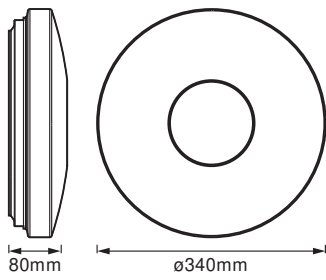

Photometrical data

Luminous flux	1400 lm
Total luminous flux of contained light sources	2300 lm
Luminous efficacy	78 lm/W
Color temperature	2700...6500 K
Light color (designation)	RGBTW
Color rendering index Ra	80
Standard deviation of color matching	< 6 sdc _m
Photobiological safety group acc. to EN62778	RG1
Photobiological safety group acc. to EN62471	RG1
Beam angle	120 °

Dimensions & Weight

Diameter	340.00 mm
Height	80.00 mm
Product weight	520.00 g

SMART WIFI ORBIS KITE RD340
RGBTW WT

Materials & Colors

Product color	White
Housing color	White
Body material	Steel
Cover material	Polymethylmethacrylate (PMMA)
Glow Wire Test according to IEC 60695-2-12	650 °C
Mercury content	0.0 mg