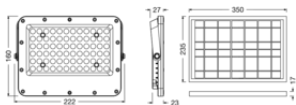

TECHNICAL DATA

Electrical data

Nominal wattage	5.00 W
Protection class	III

Photometrical data

Luminous flux	900 lm
Luminous efficacy	180 lm/W
Color temperature	3000 K

Dimensions & Weight

Length	350.00 mm
Width	235.00 mm
Height	17.00 mm
Product weight	1550.00 g

LDVAL SOLAR FL SM 100

Materials & Colors

Product color	Gray
Housing color	Gray
Body material	Aluminum
Mercury content	0.0 mg

Application & Mounting

Type of protection	IP66
Dimmable	Yes
Mounting type	Surface
Application environment	Outdoor

BATTERY

Battery size [GMS]	Others

Certificates & Standards

Replaceable light source (EPREL)	Not replaceable