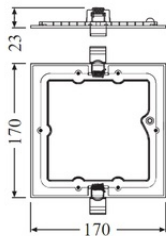

### Photometrical data

Luminous flux	940 ... 1050 lm
Luminous efficacy	84 lm/W / 90 lm/W / 85 lm/W
Color temperature	3000...6500 K
Light color (designation)	Warm White / Cool White / Daylight
Color rendering index Ra	> 80
Standard deviation of color matching	$\leq 6$ sdcn
Photobiological safety group acc. to EN62778	RG0
Beam angle	120 °

### Dimensions & Weight

Length	170.00 mm
Width	170.00 mm
Height	23.00 mm
Product weight	271.00 g

LDVAL SlimDL TRI SQ 60