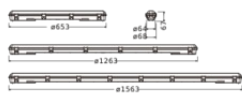

Product features

- Class I Luminaires
- Available in 3 length options: 600 mm, 1200 mm, 1500 mm
- 3 lumen packages: 16W 1600lm, 32W 3200lm, 40W 4000lm
- Standard CCT: 6500 K and 4000 K
- Lifetime (L70/B50): up to 30,000 h
- Color rendering index R_a : > 80
- Type of protection: IP65
- Impact resistance: IK08
- Certificate: CB, RoHS

Dimensions & Weight

Length	653.00 mm
Width	68.00 mm
Height	67.00 mm
Product weight	591.00 g

VALUE DP CLASSIC

Materials & Colors

Product color	Gray
Housing color	Gray
Body material	Plastic
Mercury content	0.0 mg