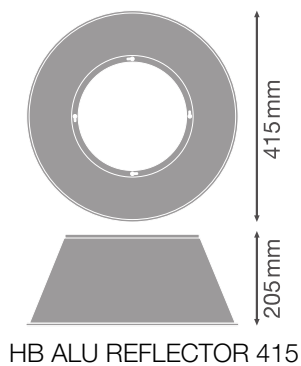

TECHNICAL DATA

Photometrical data

Low flicker	Yes
Beam angle	70 °

Dimensions & Weight

Diameter	415.00 mm
Height	205 mm
Product weight	300.00 g

HB ALU REFLECTOR 415

Materials & Colors

Product color	Silver
Body material	Aluminium

## LOGISTICAL DATA

Product code	Packaging unit (Pieces/Unit)	Dimensions (length x width x height)	Gross weight	Volume
4058075844568	BAG 1	670 mm x 650 mm	305.00 g	
4058075844575	Shipping box 2	432 mm x 432 mm x 271 mm	1816.00 g	50.58 dm <sup>3</sup>