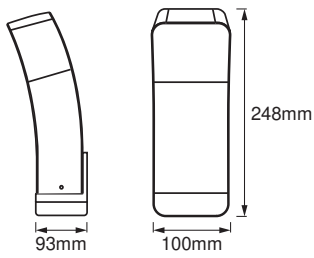

Photometrical data

Luminous flux	550 lm
Total luminous flux of contained light sources	850 lm
Luminous efficacy	58 lm/W
Color temperature	3000 K
Light color (designation)	RGBW
Color rendering index Ra	≥ 80
Standard deviation of color matching	< 6 sdc _m
Photobiological safety group acc. to EN62778	RG0
Photobiological safety group acc. to EN62471	RG0
Beam angle	260.00 °

Dimensions & Weight

Length	93.00 mm
Width	100.00 mm
Height	248.00 mm
Product weight	950.00 g

SMART OUTD WIFI CURVE WALL
RGBW

Materials & Colors

Product color	Dark gray
Housing color	Dark gray
Body material	Aluminum
Cover material	Polycarbonate (PC)
Glow Wire Test according to IEC 60695-2-12	650 °C