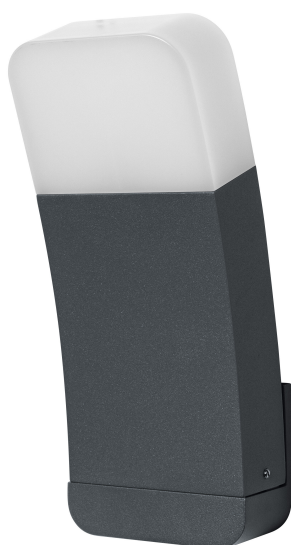

PRODUCT DATASHEET

SMART+ Wifi Curve Wall RGB + W

Smart+ Curve Multicolor | Luminaires with WiFi technology

Areas of application

- General illumination
- Gardens
- Patios, balconies

Product benefits

- Easy and quick installation
- Colorful garden lighting with smart and intelligent control options
- Combines the functionality of general lighting and mood lighting

Product features

- Controllable via LEDVANCE SMART+ App (with minimum Android 8.0 or iOS 14.0)
- Controllable via voice control available: Google Assistant or Amazon Alexa
- RGB color control, approx. 16 million color options adjustable
- Dimmable
- Color temperature: 3,000 K (Warm White)
- Network protocol: WiFi
- Type of protection: IP44

Dimensions & Weight

Length	93.00 mm
Width	100.00 mm
Height	248.00 mm
Product weight	950.00 g

SMART OUTD WIFI CURVE WALL
RGBW

Materials & Colors

Product color	Dark gray
Housing color	Dark gray
Body material	Aluminum
Cover material	Polycarbonate (PC)
Glow Wire Test according to IEC 60695-2-12	650 °C