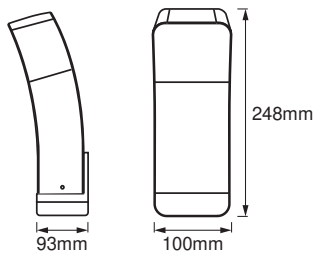

Photometrical data

Luminous flux	550 lm
Total luminous flux of contained light sources	850 lm
Luminous efficacy	58 lm/W
Color temperature	3000 K
Light color (designation)	RGBW
Color rendering index Ra	≥ 80
Standard deviation of color matching	< 6 sdc _m
Photobiological safety group acc. to EN62778	RG0
Photobiological safety group acc. to EN62471	RG0
Beam angle	260.00 °

Dimensions & Weight

Length	93.00 mm
Width	100.00 mm
Height	248.00 mm
Product weight	950.00 g

SMART OUTD WIFI CURVE WALL
RGBW

Materials & Colors

Product color	Silver
Housing color	Silver
Body material	Aluminum
Cover material	Polycarbonate (PC)
Glow Wire Test according to IEC 60695-2-12	650 °C