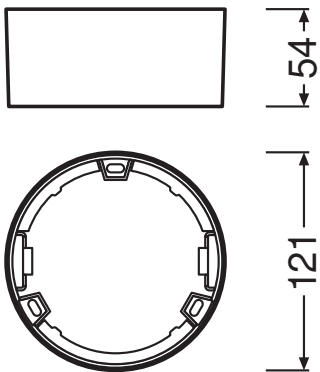

PRODUCT DATASHEET

DL SLIM FRAME DN 105 WT

DOWNLIGHT SLIM ROUND FRAME | Surface mounting frame, round shape

Areas of application

- General illumination
- Public areas
- Stairways
- Corridors
- Foyers
- Shops

Product benefits

- Cable entry on the side for electrical connection with low profil
- Easy installation thanks to included drilling template

Product features

- Low mounting depth
- Robust polycarbonate casing
- Mounting accessories included

TECHNICAL DATA**Dimensions & Weight**

Diameter	121,0 mm
Height	54 mm
Product weight	36.00 g

DL SLIM FRAME DN105 WT

Materials & Colors

Product color	White
---------------	-------

Application & Mounting

Mounting location	Ceiling / Wall
-------------------	----------------

DOWNLOAD DATA

Documents and certificates	Document name
 User instruction / safety instructions	User Instruction DL Slim Frame Round
 On-Pack-Info	Legal Insert Downlight Slim

LOGISTICAL DATA

Product code	Packaging unit (Pieces/Unit)	Dimensions (length x width x height)	Gross weight	Volume
4058075079151	Folding box 1	60 mm x 130 mm x 130 mm	84.00 g	1.01 dm ³
4058075079168	Shipping box 6	380 mm x 140 mm x 154 mm	624.00 g	8.19 dm ³