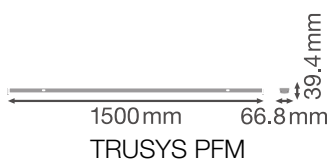

Product features

- Beam angle very wide: 120°
- Click into place solution with smart click buttons
- Luminous efficacy: up to 160 lm/W
- Fixed luminaire taps
- Lumen package 5600 lm, 8000 lm, 11200 lm
- Steel-sheet housing
- Lens material: PMMA

Photometrical data

Luminous flux	5600 lm
Luminous efficacy	160 lm/W
Color temperature	4000 K
Light color (designation)	Cool White
Color rendering index Ra	≥ 80
Standard deviation of color matching	≤ 3 sdc _m
Low flicker	Yes
Photobiological safety group acc. to EN62778	RG1
Beam angle	120 °
UGR	23

TRUSYS PFM 35W 4000K VW DALI

TRUSYS PFM 35W 4000K VW DALI

Dimensions & Weight

Length	1500.00 mm
Width	66.80 mm
Height	39.40 mm
Product weight	1660.00 g

Materials & Colors

Product color	White
Housing color	White
Body material	Steel
Cover material	Polymethylmethacrylate (PMMA)
Light emitting surface material	PMMA