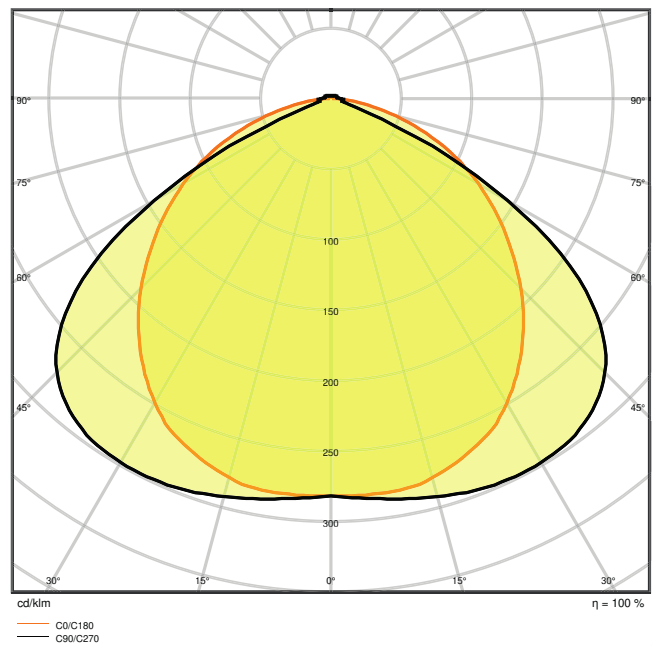

TRUSYS PFM 35W 4000K VW DALI

Dimensions & Weight

Length	1500.00 mm
Width	66.80 mm
Height	39.40 mm
Product weight	1660.00 g

Materials & Colors

Product color	White
Housing color	White
Body material	Steel
Cover material	Polymethylmethacrylate (PMMA)
Light emitting surface material	PMMA