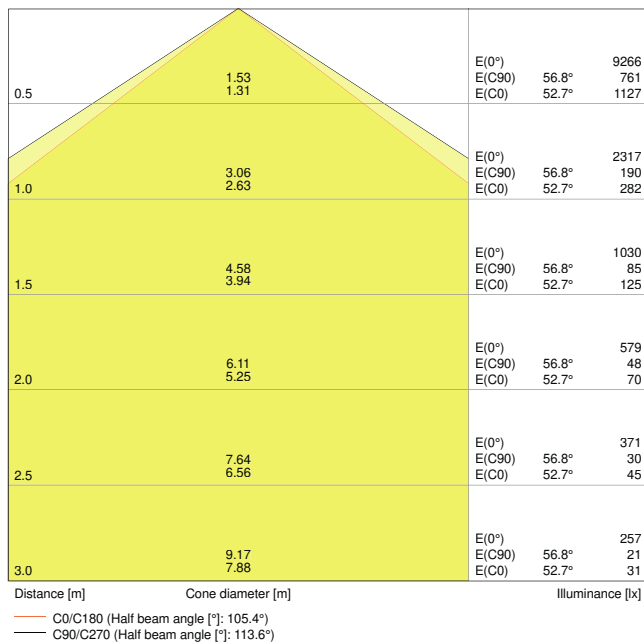

Product features

- Beam angle: 105°
- Luminous efficacy: up to 135 lm/W
- Fixed energy taps for electrical connection
- High-quality aluminum casing
- Type of protection: IP20
- Follows the unified LEDVANCE design language (SCALE design)

Photometrical data

Luminous flux	6600 lm
Luminous efficacy	125 lm/W
Color temperature	3000 K
Light color (designation)	Warm White
Color rendering index Ra	≥ 80
Standard deviation of color matching	≤ 3 sdcn
Low flicker	Yes
Photobiological safety group acc. to EN62778	RG1
Photobiological safety group acc. to EN62471	RG1
Beam angle	105 °