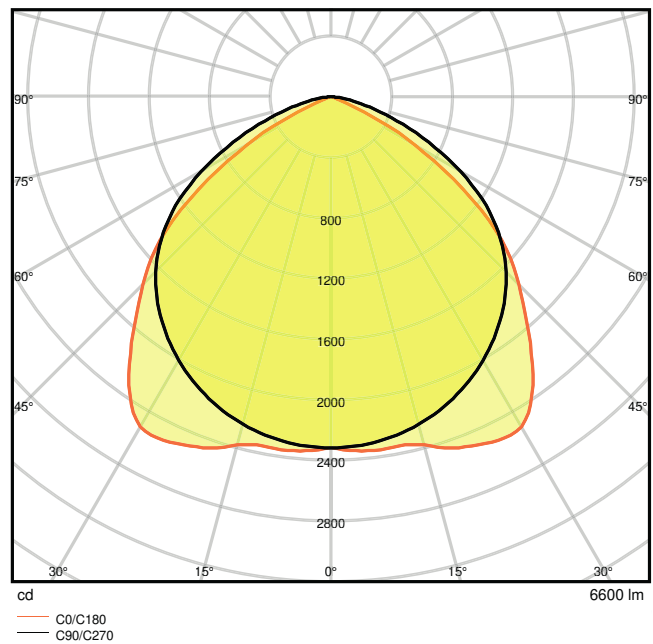

LEDVANCE TruSys LED DALI 53W 3000K W SI

Dimensions & Weight

Length	1534.00 mm
Width	71.00 mm
Height	53.00 mm
Product weight	1800.00 g

Materials & Colors

Product color	Silver
Housing color	Silver
Body material	Aluminum
Cover material	Polymethylmethacrylate (PMMA)
Light emitting surface material	Polycarbonate (PC)