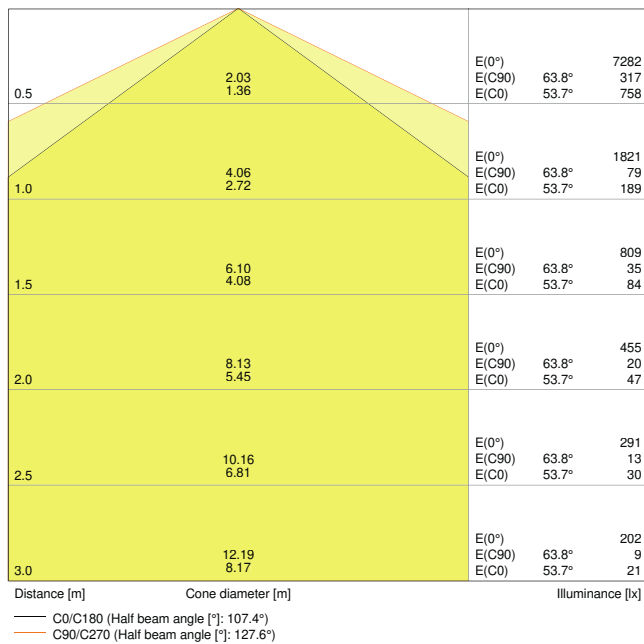

Product features

- High luminous efficacy: up to 120 lm/W
- Type of protection: IP65
- Beam angle: 120°
- Through-wired (L, N)

TECHNICAL DATA

Electrical data

Nominal wattage	55.00 W
Nominal voltage	220...240 V
Mains frequency	50...60 Hz
Nominal current	265 mA
Inrush current	13.2 A
Inrush current time T_{h50}	111 μ s
Max. number of luminaires per miniature circuit breaker B16	38
Max. number of luminaires per miniature circuit breaker C10	31
Max. number of luminaires per miniature circuit breaker C16	50
Power factor λ	> 0.90
Total harmonic distortion	20 %
Protection class	II
Operating mode	Integrated LED driver

Photometrical data

Luminous flux	6700 lm
Luminous efficacy	120 lm/W
Color temperature	4000 K
Light color (designation)	Cool White
Color rendering index Ra	> 80
Standard deviation of color matching	≤ 5 sdc _m
Photobiological safety group acc. to EN62778	RG0
Beam angle	120 °