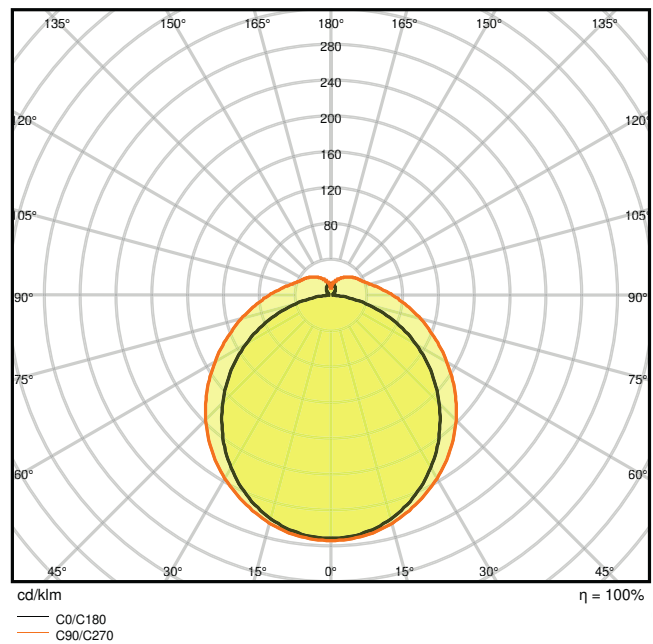

4058075062160 DP Compact 1500 55W 4000K IP65
IK08 GR

Dimensions & Weight

Length	1590.00 mm
Width	86.00 mm
Height	68.00 mm
Product weight	1380.00 g

Materials & Colors

Product color	Gray
Housing color	Gray
Body material	Polycarbonate (PC)
Cover material	Polycarbonate (PC)
Light emitting surface material	Polycarbonate (PC)