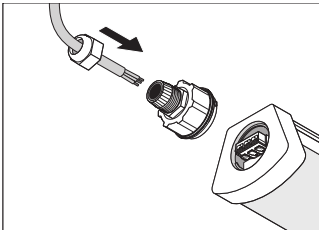

References / Links

– For Guarantee see www.ledvance.com/guarantee

DISCLAIMER

Subject to change without notice. Errors and omission excepted. Always make sure to use the most recent release.