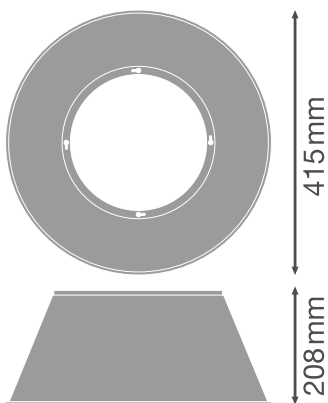

### Photometrical data

Beam angle	65 °
------------	------

### Dimensions & Weight

Diameter	415,0 mm
Height	205.0 mm
Product weight	490.00 g

HB ALU REFLECTOR 93W

Product code	Packaging unit (Pieces/Unit)	Dimensions (length x width x height)	Gross weight	Volume
4058075507043	Shipping box 2	462 mm x 247 mm x 469 mm	1996.00 g	53.52 dm <sup>3</sup>

The mentioned product code describes the smallest quantity unit which can be ordered. One shipping unit can contain one or more single products. When placing an order, for the quantity please enter single or multiples of a shipping unit.