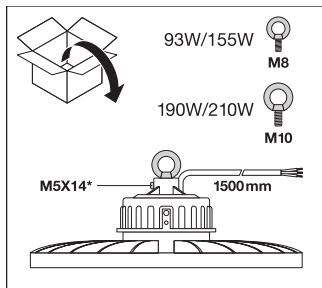

Documents and certificates	Document name
Declarations of conformity	HB

LOGISTICAL DATA

Product code	Packaging unit (Pieces/Unit)	Dimensions (length x width x height)	Gross weight	Volume
4058075507043	Shipping box 2	462 mm x 247 mm x 469 mm	1996.00 g	53.52 dm³

The mentioned product code describes the smallest quantity unit which can be ordered. One shipping unit can contain one or more single products. When placing an order, for the quantity please enter single or multiples of a shipping unit.

ADDITIONAL CATALOG INFORMATION

References / Links

– For Guarantee see www.ledvance.com/guarantee

DISCLAIMER

Subject to change without notice. Errors and omission excepted. Always make sure to use the most recent release.