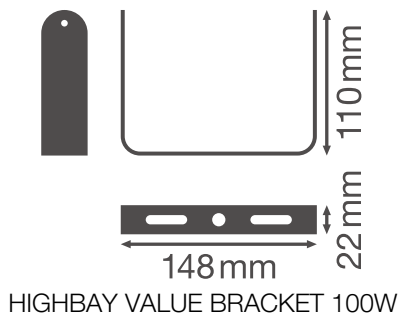

PRODUCT DATASHEET

HIGH BAY VALUE BRACKET 100 W

HIGH BAY VALUE BRACKET | Mounting accessory for HIGH BAY VALUE luminaires

Product features

- Brackets made of black steel
- Adjustable swivel angle: $\pm 60^\circ$

TECHNICAL DATA

Dimensions & Weight

Length	148.0 mm
Width	22.0 mm
Height	110.0 mm
Product weight	90.00 g

Materials & Colors

Product color	Black
---------------	-------

Certificates & Standards

Luminaire with limited surface temperature, "D sign"	No
------------------------------------------------------	----

DOWNLOAD DATA

LOGISTICAL DATA

Product code	Packaging unit (Pieces/Unit)	Dimensions (length x width x height)	Gross weight	Volume
4058075423350	Folding box 1	116 mm x 27 mm x 154 mm	113.00 g	0.48 dm ³
4058075423367	Shipping box 10	240 mm x 148 mm x 164 mm	1276.00 g	5.83 dm ³