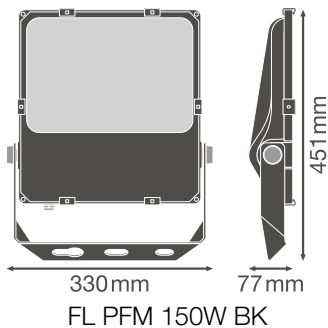

### Photometrical data

Luminous flux	19800 lm
Luminous efficacy	132 lm/W
Color temperature	3000 K
Light color (designation)	Warm White
Color rendering index Ra	> 80
Standard deviation of color matching	$\leq 5$ sdc <sub>m</sub>
Low flicker	Yes
Photobiological safety group acc. to EN62778	RG1
Photobiological safety group acc. to EN62471	RG1
Beam angle	60 ° x 60 °

### Dimensions & Weight

Length	451.00 mm
Width	330.00 mm
Height	77.00 mm
Product weight	4500.00 g
Cable length	2000 mm

FL PFM 150W BK