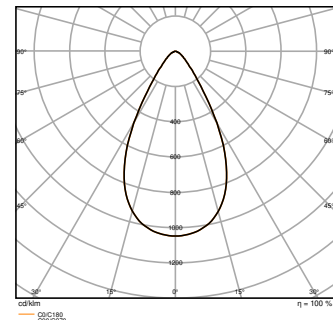

FL PFM 150W 3000K SYM 60 BK