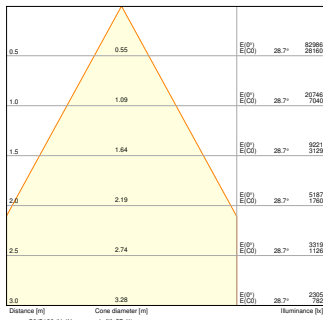

FL PFM 150W 3000K SYM 60 BK