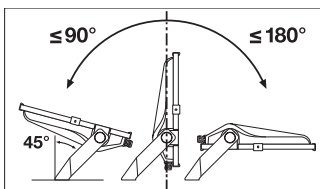

CAD/BIM files	Document name
BIM Revit 3D	FL PFM
CAD STEP 3D	FL PFM 150W

LOGISTICAL DATA

Product code	Packaging unit (Pieces/Unit)	Dimensions (length x width x height)	Gross weight	Volume
4058075540989	Shipping box 1	516 mm x 130 mm x 368 mm	4970.00 g	24.69 dm³

The mentioned product code describes the smallest quantity unit which can be ordered. One shipping unit can contain one or more single products. When placing an order, for the quantity please enter single or multiples of a shipping unit.

ADDITIONAL CATALOG INFORMATION

References / Links

– For Guarantee see www.ledvance.com/guarantee

DISCLAIMER

Subject to change without notice. Errors and omission excepted. Always make sure to use the most recent release.