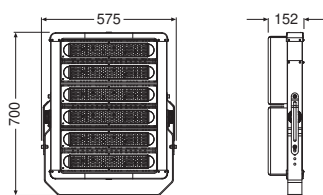

### Photometrical data

Luminous flux	72000 lm
Luminous efficacy	120 lm/W
Color temperature	6500 K
Light color (designation)	Daylight
Color rendering index Ra	$\geq 80$
Standard deviation of color matching	$\leq 5$ sdc <sub>m</sub>
Beam angle	40 ° x 85 °

### Dimensions & Weight

Length	575.00 mm
Width	700.00 mm
Height	152.00 mm
Product weight	20800.00 g

LDPFM FL HP 600W MV