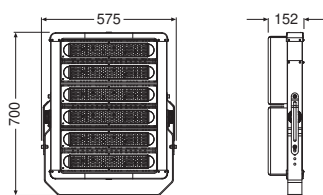

- Die-cast aluminum housing
- Luminous efficacy: up to 120 lm/W
- Available with color temperature: 4,000 K, 6,500 K
- Lifetime (L70/B50): 50,000 h

TECHNICAL DATA

Electrical data

Nominal wattage	600.00 W
Nominal voltage	100...240 V
Mains frequency	50...60 Hz
Power factor λ	≥ 0.90
Total harmonic distortion	< 20 %
Protection class	I

Photometrical data

Luminous flux	72000 lm
Luminous efficacy	120 lm/W
Color temperature	4000 K
Light color (designation)	Cool White
Color rendering index Ra	≥ 80
Standard deviation of color matching	≤ 5 sdcn
Beam angle	40 ° x 85 °

Dimensions & Weight

Length	575.00 mm
Width	700.00 mm
Height	152.00 mm
Product weight	20800.00 g

LDPFM FL HP 600W MV

Materials & Colors

Product color	Black
Housing color	Black

Body material	Aluminum
Cover material	Polycarbonate (PC)
Mercury content	0.0 mg

Product code	Packaging unit (Pieces/Unit)	Dimensions (length x width x height)	Gross weight	Volume
4058075435810	Shipping box 1	775 mm x 650 mm x 230 mm	22820.00 g	115.86 dm ³

The mentioned product code describes the smallest quantity unit which can be ordered. One shipping unit can contain one or more single products. When placing an order, for the quantity please enter single or multiples of a shipping unit.